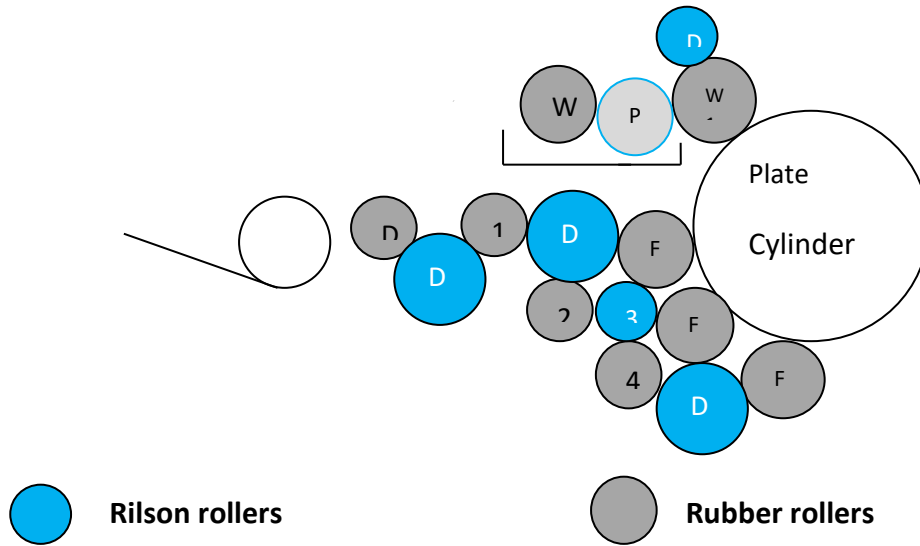

HEIDELBERG QM46/PM46

Printing unit 1 roller diagram

INK ROLLERS

PART #	Pos	Description	MFG part #	Dur	Dia	Surface	Length	Price ea.
B901110	F1	1st Ink Form (yellow)	MV.024.477	25	54.8mm	342mm	483mm	\$207.00
B901122	F2	2nd Ink Form (blue)	MV.024.480	25	45mm	342mm	421mm	\$207.00
B901136	F3	3rd Ink form PU-1 (black)	MV.024.487	25	50mm	346mm	480mm	\$213.00
B901106	1	1st Transfer	MV.024.476	30	52mm	350mm	481mm	\$207.00
B901114	2	2nd Transfer	MV.024.478	30	48mm	342mm	494.8mm	\$207.00
B901118	4	4th Transfer	MV.024.479	30	48mm	342mm	432mm	\$207.00
B901102	D	Ductor	MV.024.481	30	40mm	340mm	420mm	\$207.00
B901154		Blanket wash	A1.205.512 A1.205.036	35	49.6mm	348mm	348mm	\$409.00

DAMPENING ROLLERS

B901141	W1	PU-1 Water form w/pins cpl/ up to ser#960331	MV.024.768	68	63mm	346mm	346mm	\$360.25
B951146	W	PU-1 Water osc distributor (core only) to ser#960331	MV.024.765	35	54mm	346mm	350.8mm	\$196.75
B901140	W1	PU-1 Water form w/bolts cpl/ from ser# 960332-up	A1.030.204F	68	63mm	346mm	346mm	\$390.50
B901156	W	PU-1 Distributor (1 piece) from ser# 960332-up	A1.030.236F	35	54mm	346mm	394mm	\$207.00
B901148	P1	PU-1 Water pan (meter)	A1.030.201F		51mm	358mm	499mm	\$378.00

ARC Individual ink rollers

\$180.00

**SEE ROLLER KITS FOR EXTRA SAVINGS!
ALL ROLLERS ARE EXCHANGE PRICE!**

HEIDELBERG QM46/PM46

Printing unit 2 roller diagram

PART #	PU-2	Description	MFG part #	Dur	Dia	Surface	Length	Price ea.
B901110	F1	1st Ink Form (yellow) Qty-2	MV.024.477	25	54.8mm	342mm	483mm	\$207.00
B901122	F2	2nd Ink Form (blue)	MV.024.480	25	45mm	342mm	421mm	\$207.00
B901100	F4	3rd Ink form PU-2(red)	A1.609.001	25	50mm	342mm	472.5mm	\$207.00
B901106	1	1st Transfer	MV.024.476	30	52mm	350mm	481mm	\$207.00
B901114	2	2nd Transfer	MV.024.478	30	48mm	342mm	494.8mm	\$207.00
B901118	4	4th Transfer	MV.024.479	30	48mm	342mm	432mm	\$207.00
B901102	D	Ductor	MV.024.481	30	40mm	340mm	420mm	\$207.00
B901154		Blanket wash	A1.205.512 A1.205.036	35	49.6mm	348mm	348mm	\$391.00