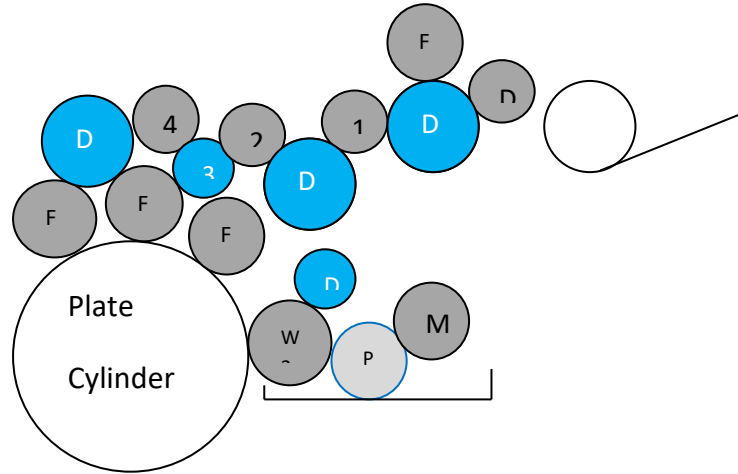

HEIDELBERG QM46/PM46

Printing unit 1 roller diagram

INK ROLLERS

PART #	Pos	Description	MFG part #	Dur	Dia	Surface	Length	Price ea.
B901110	F1	1st Ink Form (yellow)	MV.024.477	25	54.8mm	342mm	483mm	\$207.00
B901122	F2	2nd Ink Form (blue)	MV.024.480	25	45mm	342mm	421mm	\$207.00
B901136	F3	3rd Ink form PU-1 (black)	MV.024.487	25	50mm	346mm	480mm	\$213.00
B901106	1	1st Transfer	MV.024.476	30	52mm	350mm	481mm	\$207.00
B901114	2	2nd Transfer	MV.024.478	30	48mm	342mm	494.8mm	\$207.00
B901118	4	4th Transfer	MV.024.479	30	48mm	342mm	432mm	\$207.00
B901102	D	Ductor	MV.024.481	30	40mm	340mm	420mm	\$207.00
B901154		Blanket wash	A1.205.512 A1.205.036	35	49.6mm	348mm	348mm	\$409.00

DAMPENING ROLLERS

B901141	W1	PU-1 Water form w/pins cpl/ up to ser#960331	MV.024.768	68	63mm	346mm	346mm	\$360.25
B951146	W	PU-1 Water osc distributor (core only) to ser#960331	MV.024.765	35	54mm	346mm	350.8mm	\$196.75
B901140	W1	PU-1 Water form w/bolts cpl/ from ser# 960332-up	A1.030.204F	68	63mm	346mm	346mm	\$390.50
B901156	W	PU-1 Distributor (1 piece) from ser# 960332-up	A1.030.236F	35	54mm	346mm	394mm	\$207.00
B901148	P1	PU-1 Water pan (meter)	A1.030.201F		51mm	358mm	499mm	\$378.00

ARC Individual ink rollers

\$180.00

**SEE ROLLER KITS FOR EXTRA SAVINGS!
ALL ROLLERS ARE EXCHANGE PRICE!**

HEIDELBERG QM46/PM46

Printing unit 2 roller diagram

PART #	PU-2	Description	MFG part #	Dur	Dia	Surface	Length	Price ea.
B901110	F1	1st Ink Form (yellow) Qty-2	MV.024.477	25	54.8mm	342mm	483mm	\$207.00
B901122	F2	2nd Ink Form (blue)	MV.024.480	25	45mm	342mm	421mm	\$207.00
B901100	F4	3rd Ink form PU-2(red)	A1.609.001	25	50mm	342mm	472.5mm	\$207.00
B901106	1	1st Transfer	MV.024.476	30	52mm	350mm	481mm	\$207.00
B901114	2	2nd Transfer	MV.024.478	30	48mm	342mm	494.8mm	\$207.00
B901118	4	4th Transfer	MV.024.479	30	48mm	342mm	432mm	\$207.00
B901102	D	Ductor	MV.024.481	30	40mm	340mm	420mm	\$207.00
B901154		Blanket wash	A1.205.512 A1.205.036	35	49.6mm	348mm	348mm	\$391.00